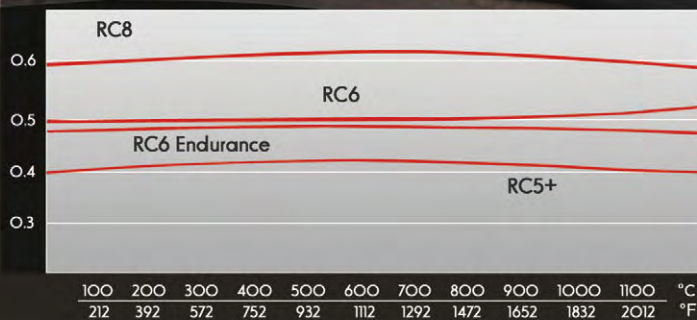

RC8

Average friction coefficient
 $\mu = 0,60$

Developed in 2006, the RC8 compound boasts CL Brakes highest friction level and is used in top-tier motorsports such as WRC, WTCC, NASCAR, ZA V8, AWD GrpN, etc. Extremely high friction levels allow shorter stopping distances and the flat torque curve provides excellent modulation to prevent wheel lockup. The RC8 was designed to be used only with other CL Brakes compounds.

RC6

Average friction coefficient
 $\mu = 0,50$

Our original compound, RC6 was designed to apply to a wide range of motorsports, from rally to circuit. It has a high and very flat friction level and can be used successfully in almost every type of race car. Low compressibility provides a stiff pedal which greatly increases feedback and allows for easier modulation. It can also be used in the front or rear axle combined with the RC8 or RC5 to adjust bias.

RC8-R

Average friction coefficient
 $\mu = 0,60$

Using the same friction material as our standard RC8-R, we have grooved the backing plate to reduce the contact area with the piston and provide a radiator effect. This patented shape was created to reduce heat transfer through the piston and into the brake fluid.

Friction of pads according to the temperature