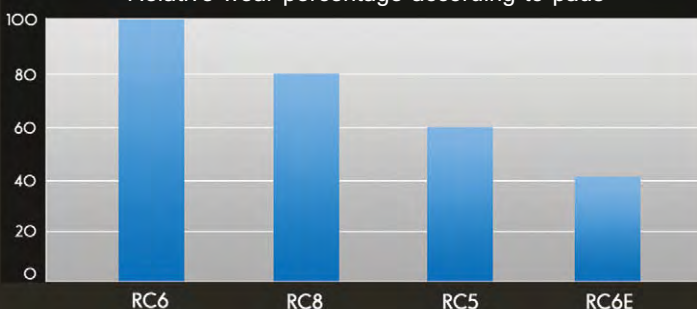

Relative wear percentage according to pads

RC6 Endurance

Average friction coefficient
 $\mu = 0,46$

New in 2008, the RC6 Endurance was designed to offer very low pad and disc wear rates without sacrificing friction levels. Need pads to last 6, 12 or even 24, hours. Look no further than the RC6E. The RC6E boasts the same easy bed-in and stable friction levels as all other CL Brakes compounds.

Thermal resistant components:

Graphite, ceramic, iron, copper and bronze.

Environment friendly:

No lead, no asbestos and no nickel