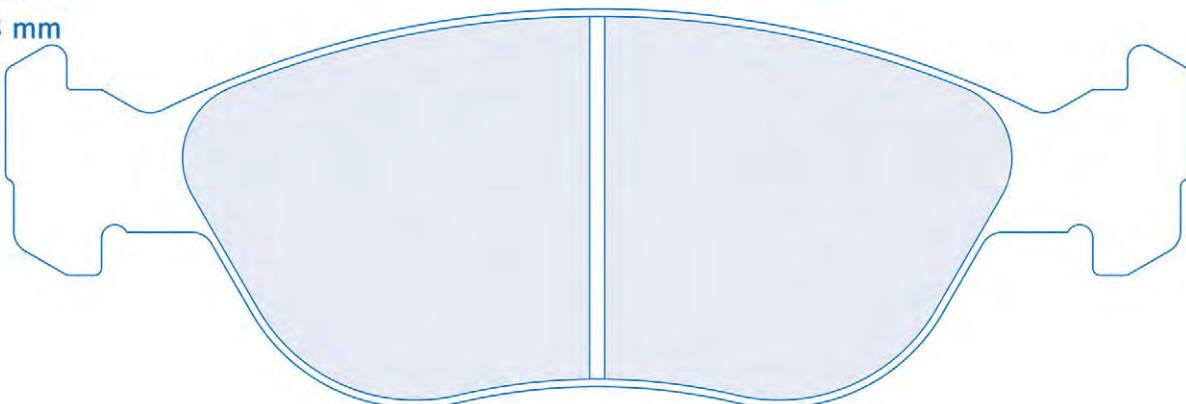

4042

Dim. / Size

RC6 . RC5+

- 155,1 mm
- ↑ 52,8 mm
- H 18 mm